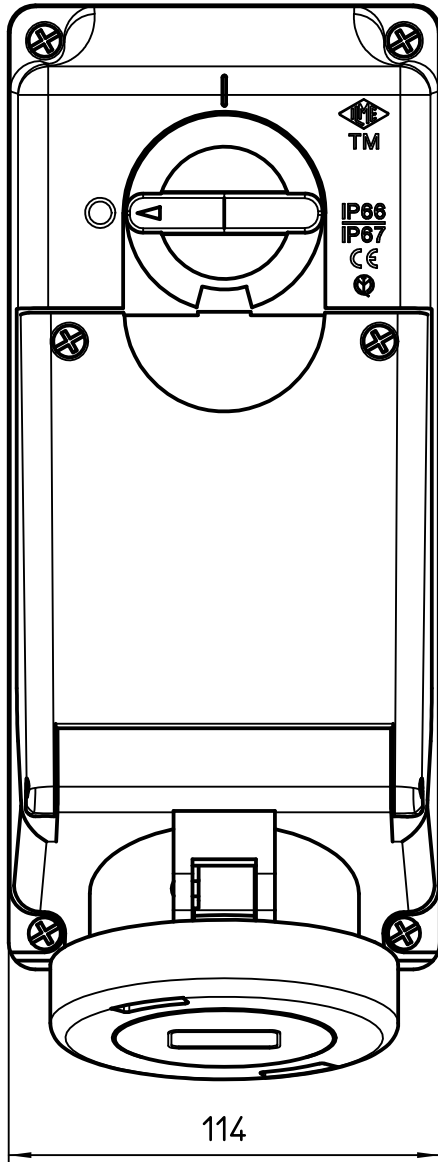

A

B

C

Diritti riservati All rights reserved

A

B

C

REV.	DATE	SIGNATURE		
Dimensions in mm		Simplified representation with dimensions without tolerance		
Original Size A4		TM 3264KSIS		Scale 1:2
Date 18/05/21		32A - 3P+PE 6h 380-415V 50/60Hz interlocked switched socket-outlet		
Sign. S. Diasparra		with 10x38 sectionable fuse carrier without back box		