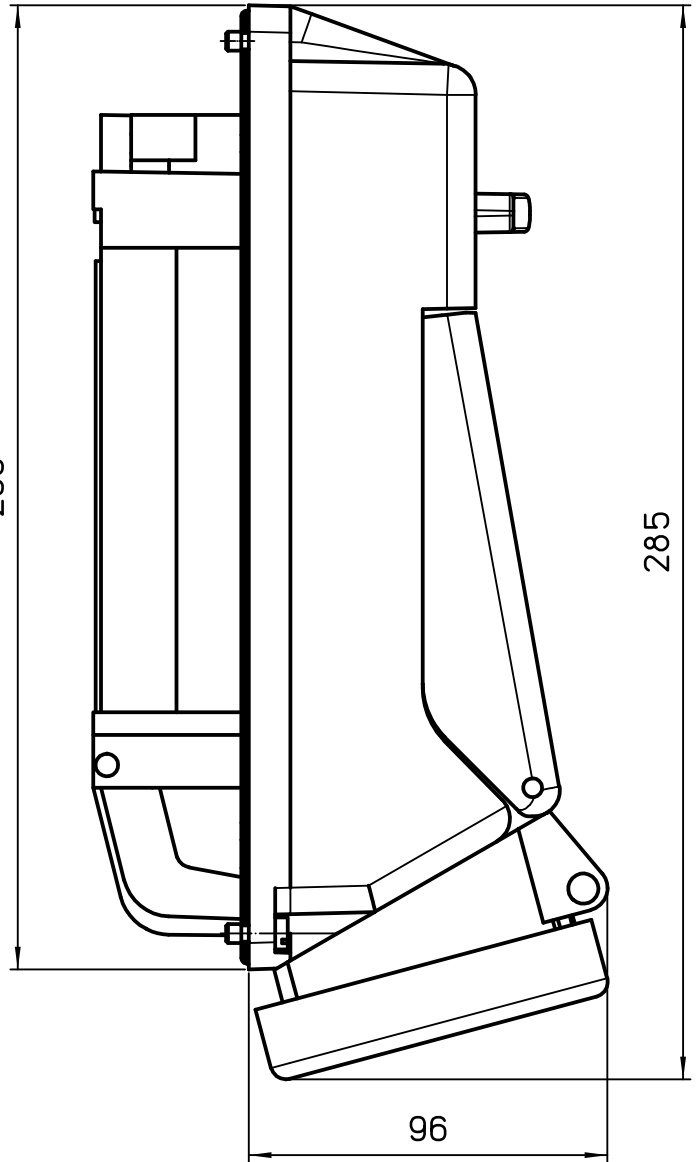

A

B

C

Diritti riservati All rights reserved

A

B

C

REV.	DATE	SIGNATURE		
Dimensions in mm		Simplified representation with dimensions without tolerance		
Original Size A4		TM 3264KSIS		Scale 1:2
Date 18/05/21		32A - 3P+PE 6h 380-415V 50/60Hz interlocked switched socket-outlet		
Sign. S. Diasparra		with 10x38 sectionable fuse carrier without back box		